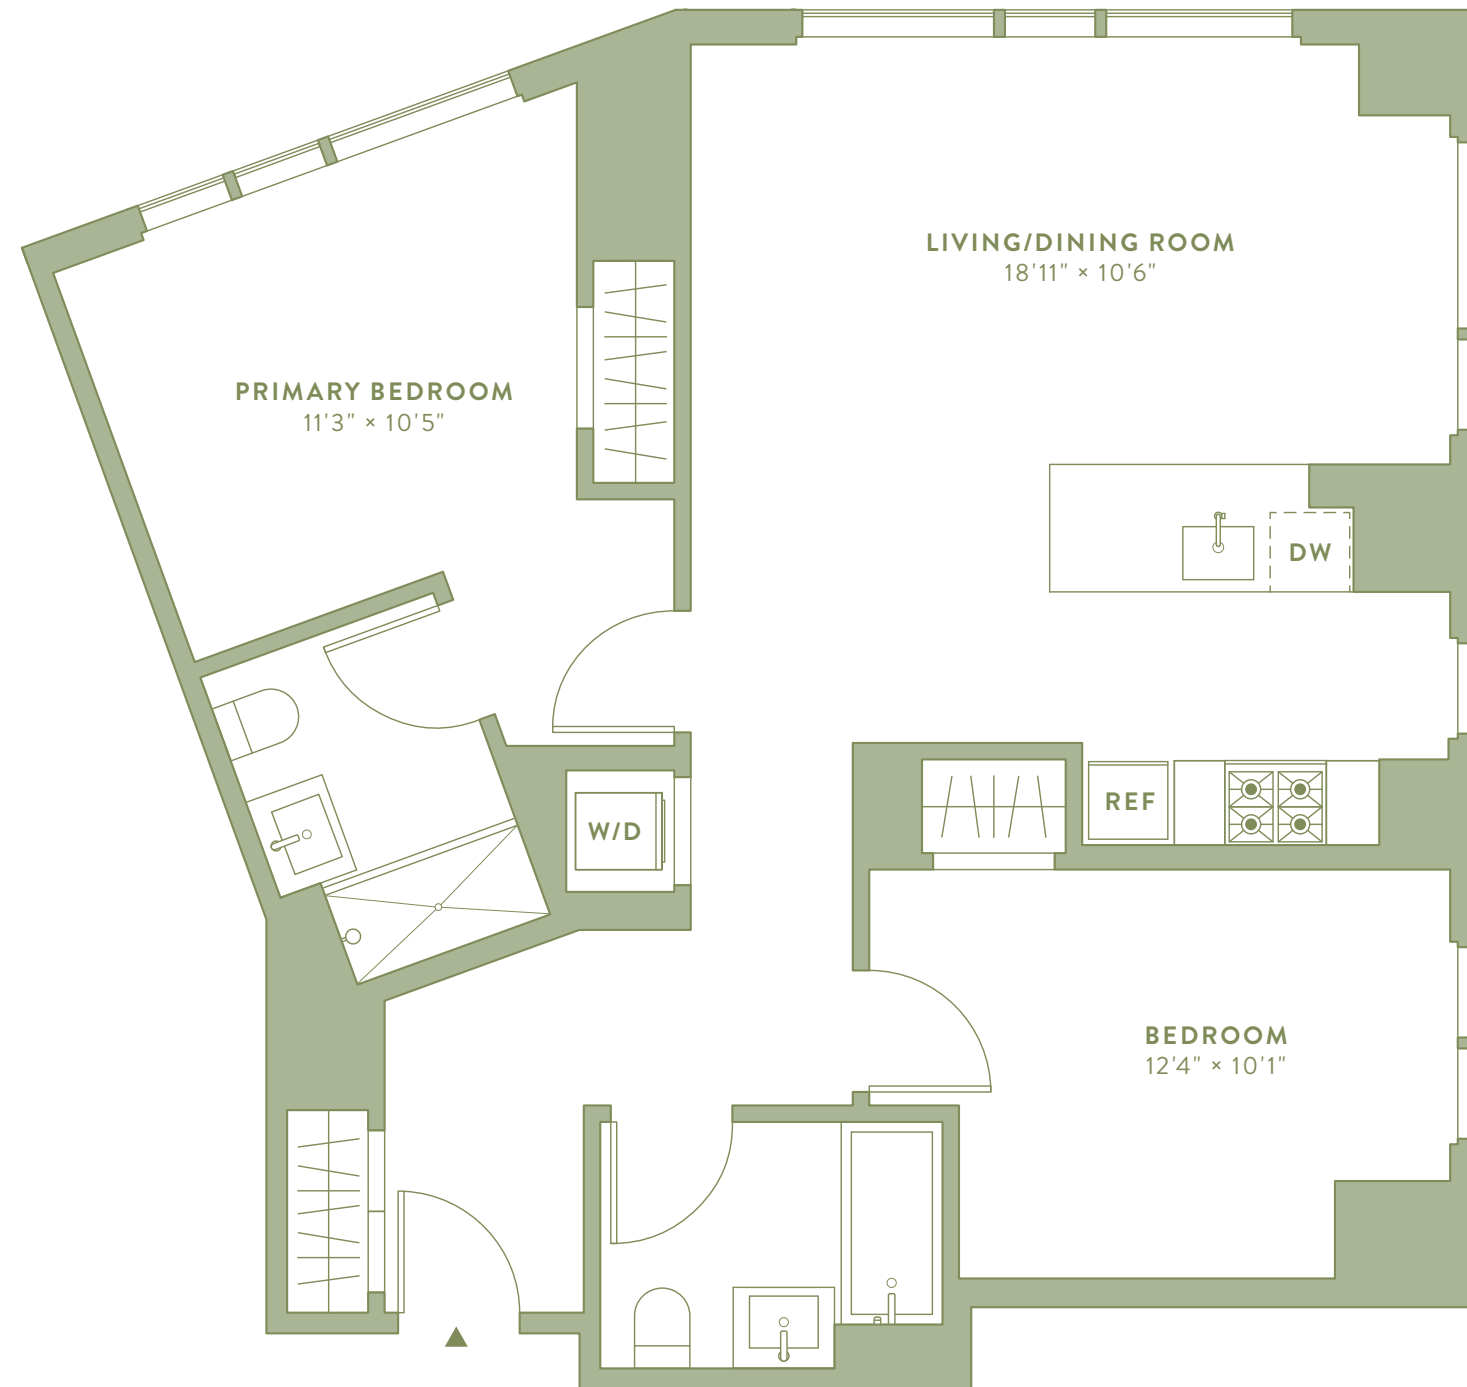

RESIDENCES 4-2OR

2 BEDROOMS
2 BATHS

WILLOUGHBY

↑
DOWNTOWN BKLYN

RESIDENCE FEATURES

- Walnut-finished cabinets with open shelving
- In-residence washer/dryer
- Quartz countertops
- Integrated stainless steel appliances
- Built-in medicine cabinet
- Natural stone mosaic tile on the walk-in shower floors in primary bathrooms

AMENITIES AT-A-GLANCE

Ground Floor:

- Landscaped and furnished outdoor courtyard
- Private dog run
- Bright and well-appointed pet spa
- Gourmet coffee bar
- Preserved green wall and unique built-in planters
- Smart Home
- Bike room
- Secure storage cages

22nd Floor Club Lounge:

- State-of-the-art fitness center with panoramic views, bikes, and yoga studio
- Lounge with double-sided fireplace and wet bar
- Media and gaming lounge with private entertaining room
- Tech lounge with conference room, work-from-home stations, coffee station, and floating library
- Chaise lounge seating overlooking Fort Greene Park
- Built-in grilling stations
- Pergola-covered dining area