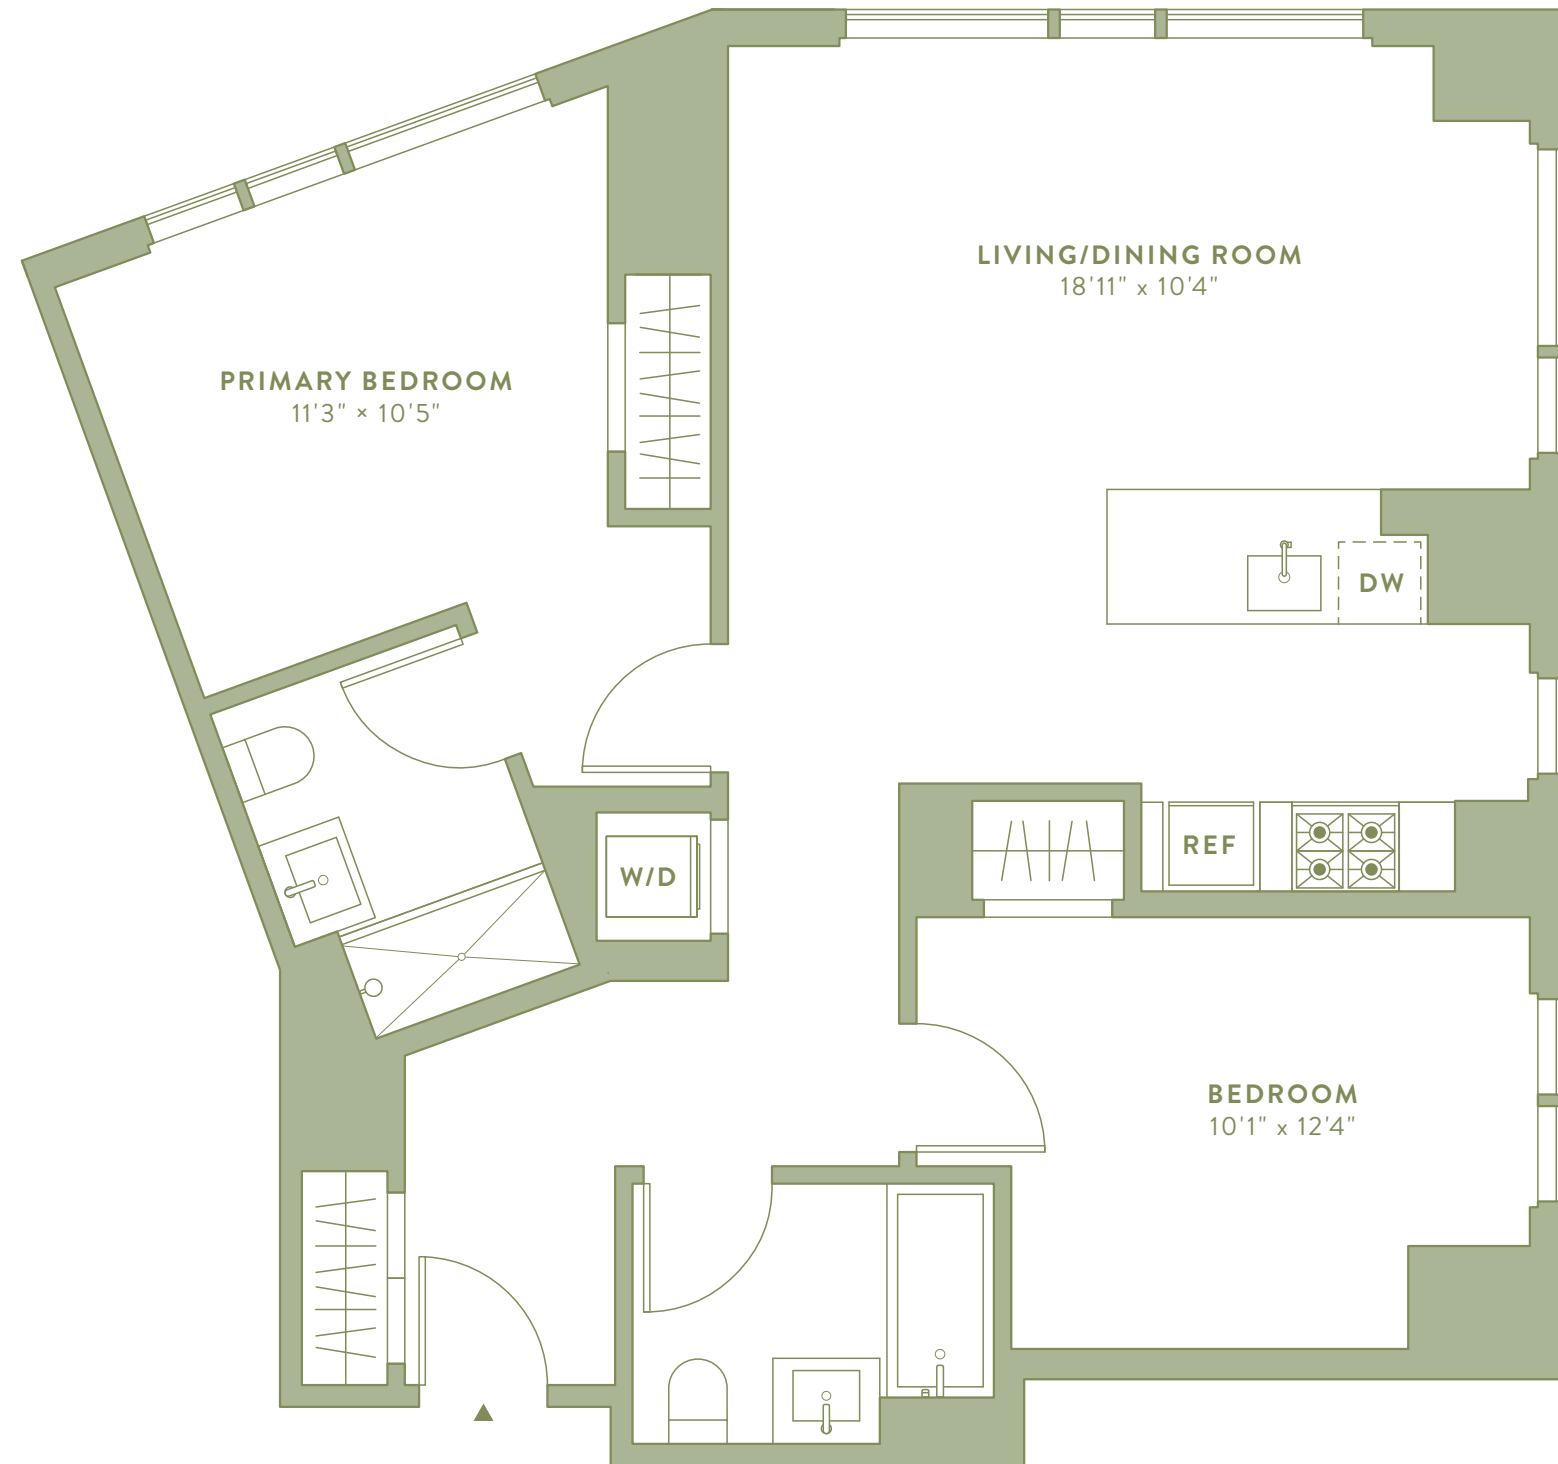

LOFT RESIDENCE 21R

2 BEDROOMS
2 BATHS

WILLOUGHBY

↑
DWTN BKLYN

RESIDENCE FEATURES

- Up to 12' ceiling heights
- Herringbone walnut flooring
- In-residence washer/dryer
- Quartz countertops
- Integrated stainless steel appliances
- Built-in medicine cabinet
- Natural stone mosaic tile on the walk-in shower floors in primary bathrooms

AMENITIES AT-A-GLANCE

Ground Floor:

- Landscaped and furnished outdoor courtyard
- Private dog run
- Bright and well-appointed pet spa
- Gourmet coffee bar
- Preserved green wall and unique built-in planters
- Smart Home
- Bike room
- Secure storage cages

22nd Floor Club Lounge:

- State-of-the-art fitness center with panoramic views, bikes, and yoga studio
- Lounge with double-sided fireplace and wet bar
- Media and gaming lounge with private entertaining room
- Tech lounge with conference room, work-from-home stations, coffee station, and floating library
- Chaise lounge seating overlooking Fort Greene Park
- Built-in grilling stations
- Pergola-covered dining area