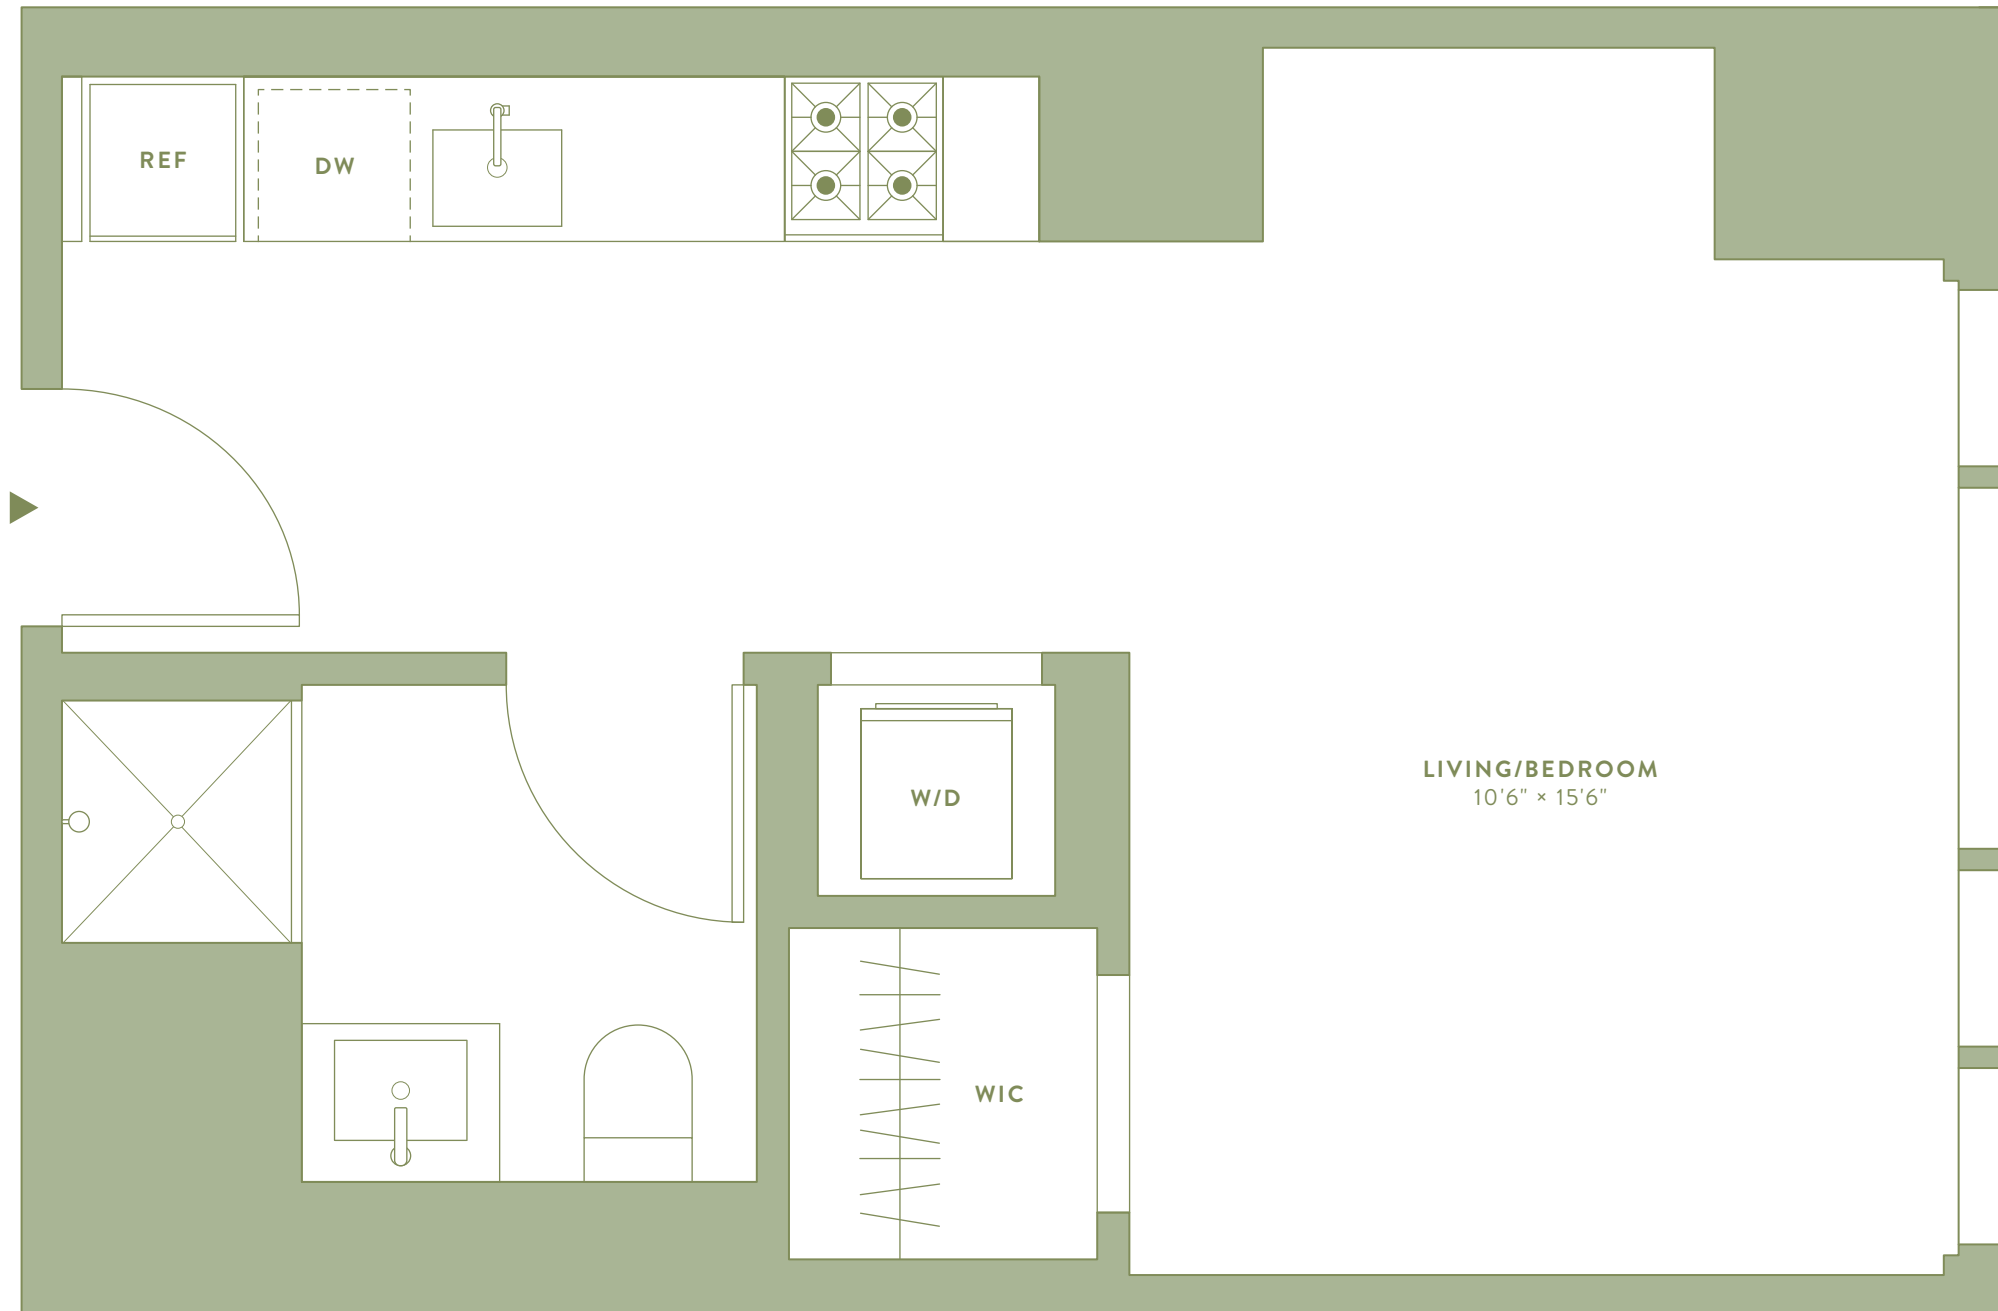

RESIDENCES 4-20B

STUDIO
1 BATH

WILLOUGHBY

RESIDENCE FEATURES

- Walnut-finished cabinets with open shelving
- In-residence washer/dryer
- Quartz countertops
- Integrated stainless steel appliances
- Built-in medicine cabinet
- Natural stone mosaic tile on the walk-in shower floors in primary bathrooms

AMENITIES AT-A-GLANCE

Ground Floor:

- Landscaped and furnished outdoor courtyard
- Private dog run
- Bright and well-appointed pet spa
- Gourmet coffee bar
- Preserved green wall and unique built-in planters
- Smart Home
- Bike room
- Secure storage cages

22nd Floor Club Lounge:

- State-of-the-art fitness center with panoramic views, bikes, and yoga studio
- Lounge with double-sided fireplace and wet bar
- Media and gaming lounge with private entertaining room
- Tech lounge with conference room, work-from-home stations, coffee station, and floating library
- Chaise lounge seating overlooking Fort Greene Park
- Built-in grilling stations
- Pergola-covered dining area