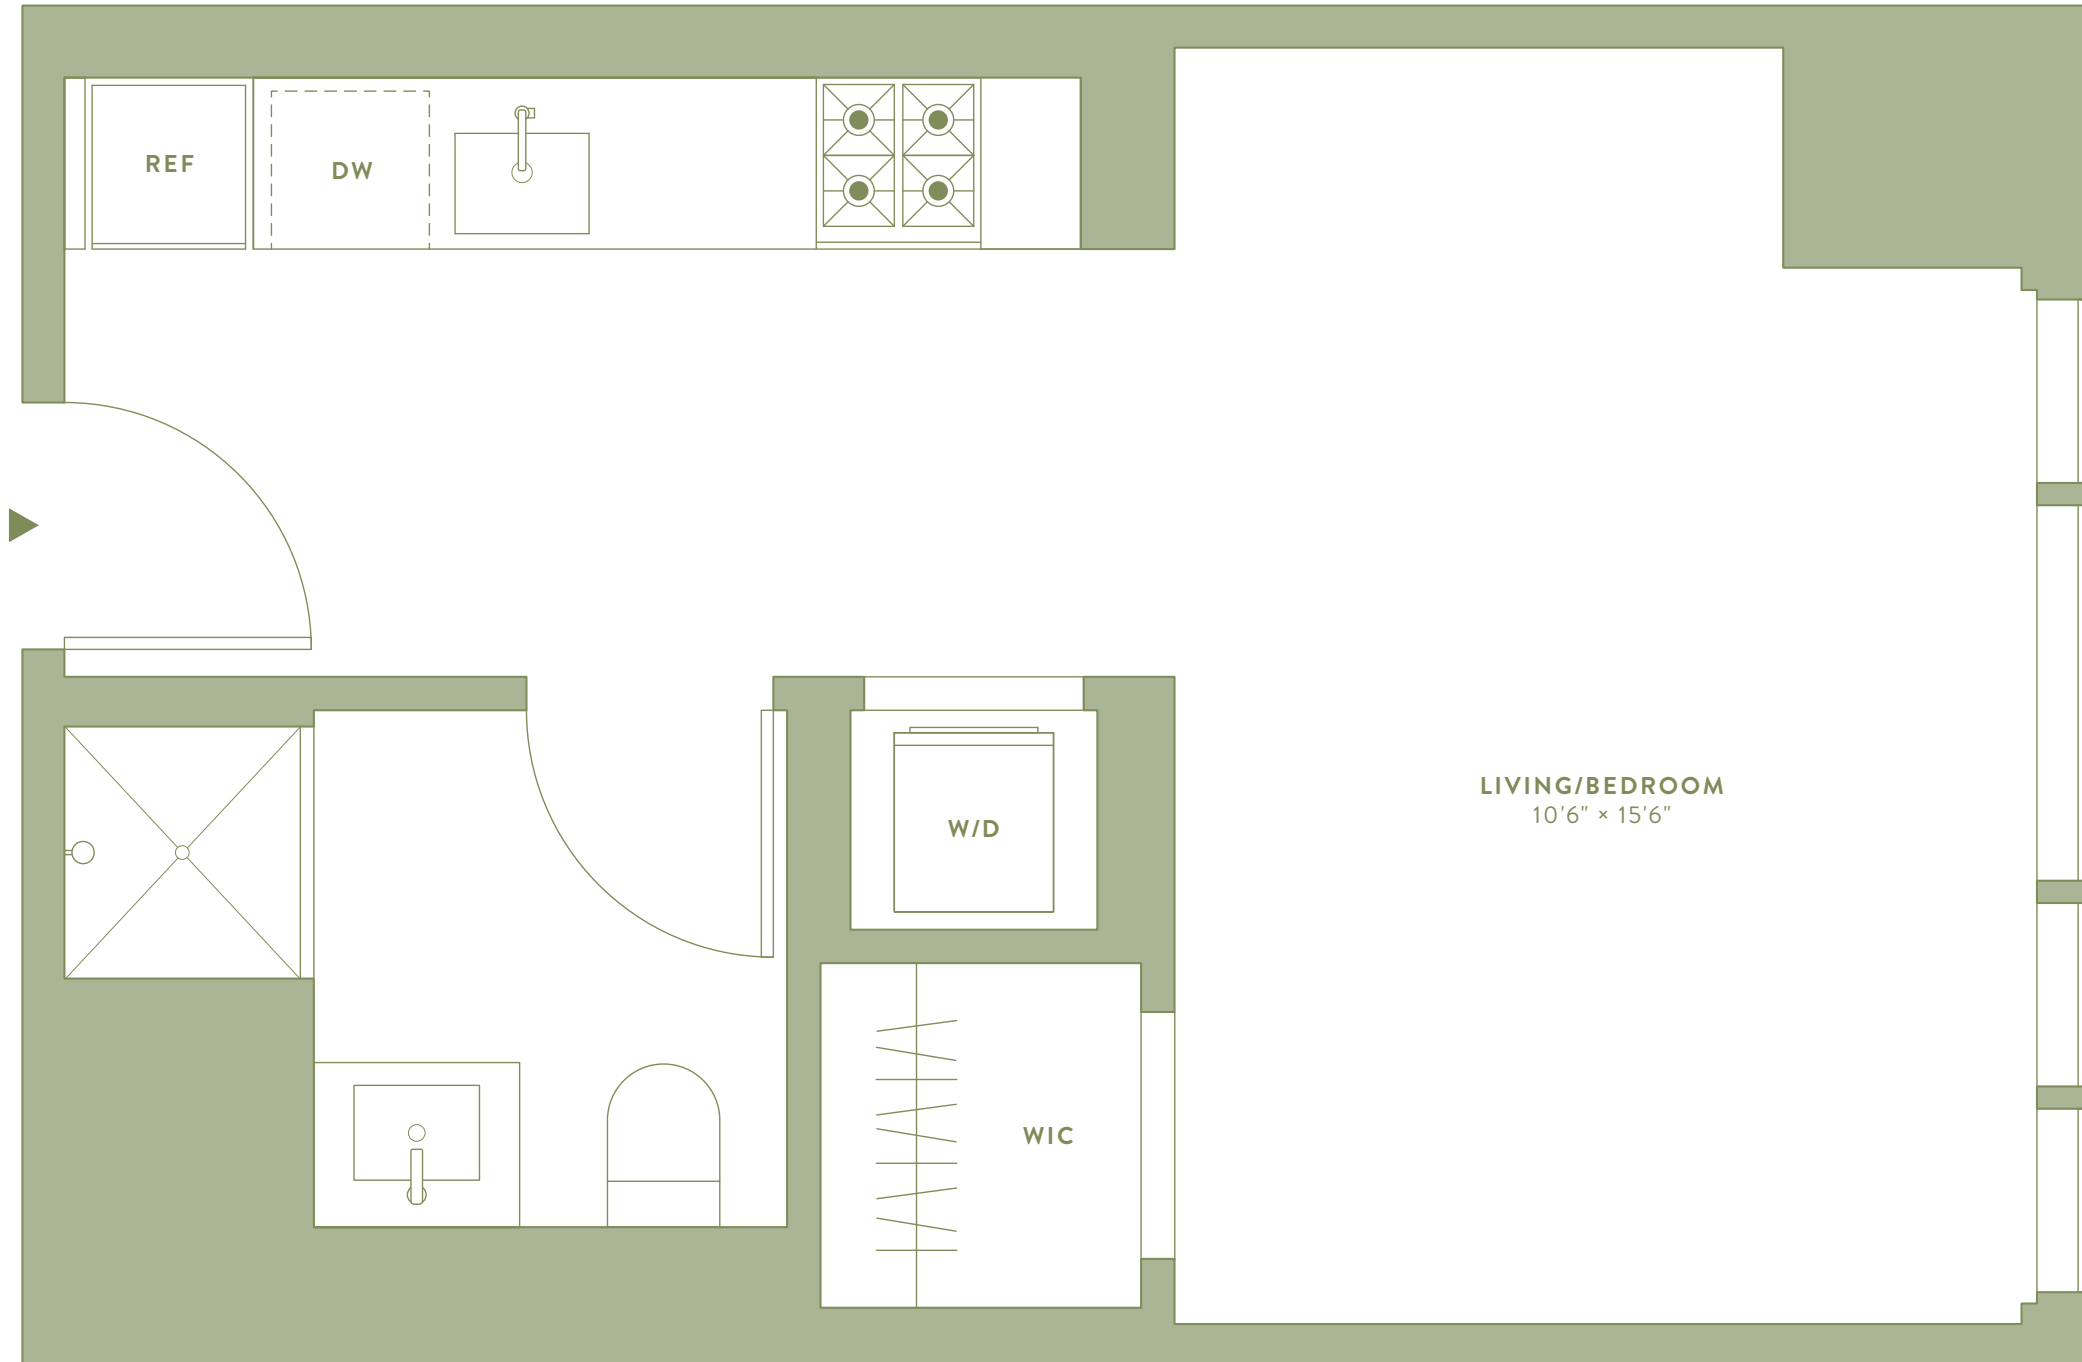

RESIDENCES 24-28B

STUDIO
1 BATH

WILLOUGHBY

RESIDENCE FEATURES

- Walnut-finished cabinets with open shelving
- In-residence washer/dryer
- Quartz countertops
- Integrated stainless steel appliances
- Built-in medicine cabinet
- Natural stone mosaic tile on the walk-in shower floors in primary bathrooms

AMENITIES AT-A-GLANCE

Ground Floor:

- Landscaped and furnished outdoor courtyard
- Private dog run
- Bright and well-appointed pet spa
- Gourmet coffee bar
- Preserved green wall and unique built-in planters
- Smart Home
- Bike room
- Secure storage cages

22nd Floor Club Lounge:

- State-of-the-art fitness center with panoramic views, bikes, and yoga studio
- Lounge with double-sided fireplace and wet bar
- Media and gaming lounge with private entertaining room
- Tech lounge with conference room, work-from-home stations, coffee station, and floating library
- Chaise lounge seating overlooking Fort Greene Park
- Built-in grilling stations
- Pergola-covered dining area